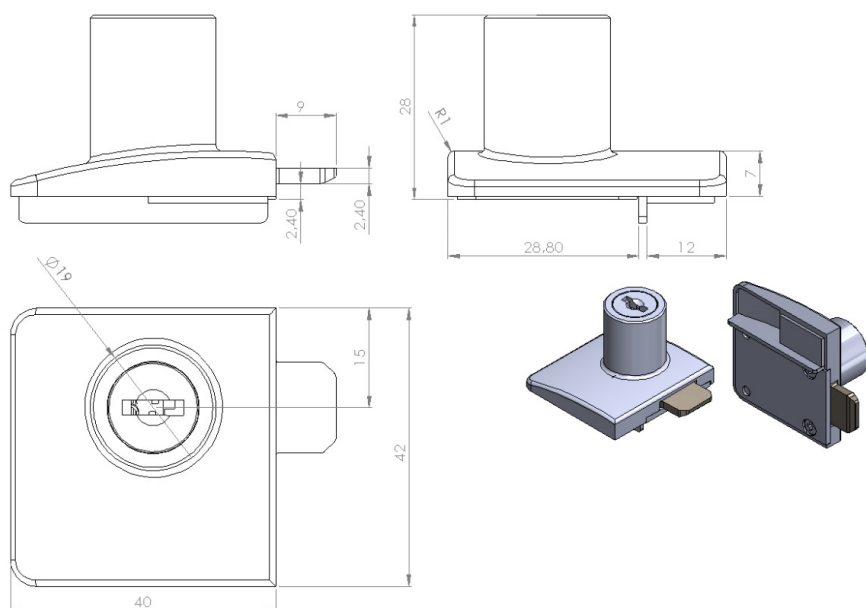

PRODUCT SHEET

Description:

Glass Door Lock "Square-U-See",F/Double Doors, CPL, W/SISO Oval Metal Key, 400 KD

Item number:

14.09.630-0

Units	Box	Carton	HS Code	Barcode
Pcs.	12	180	8301300000	
				5704866464000